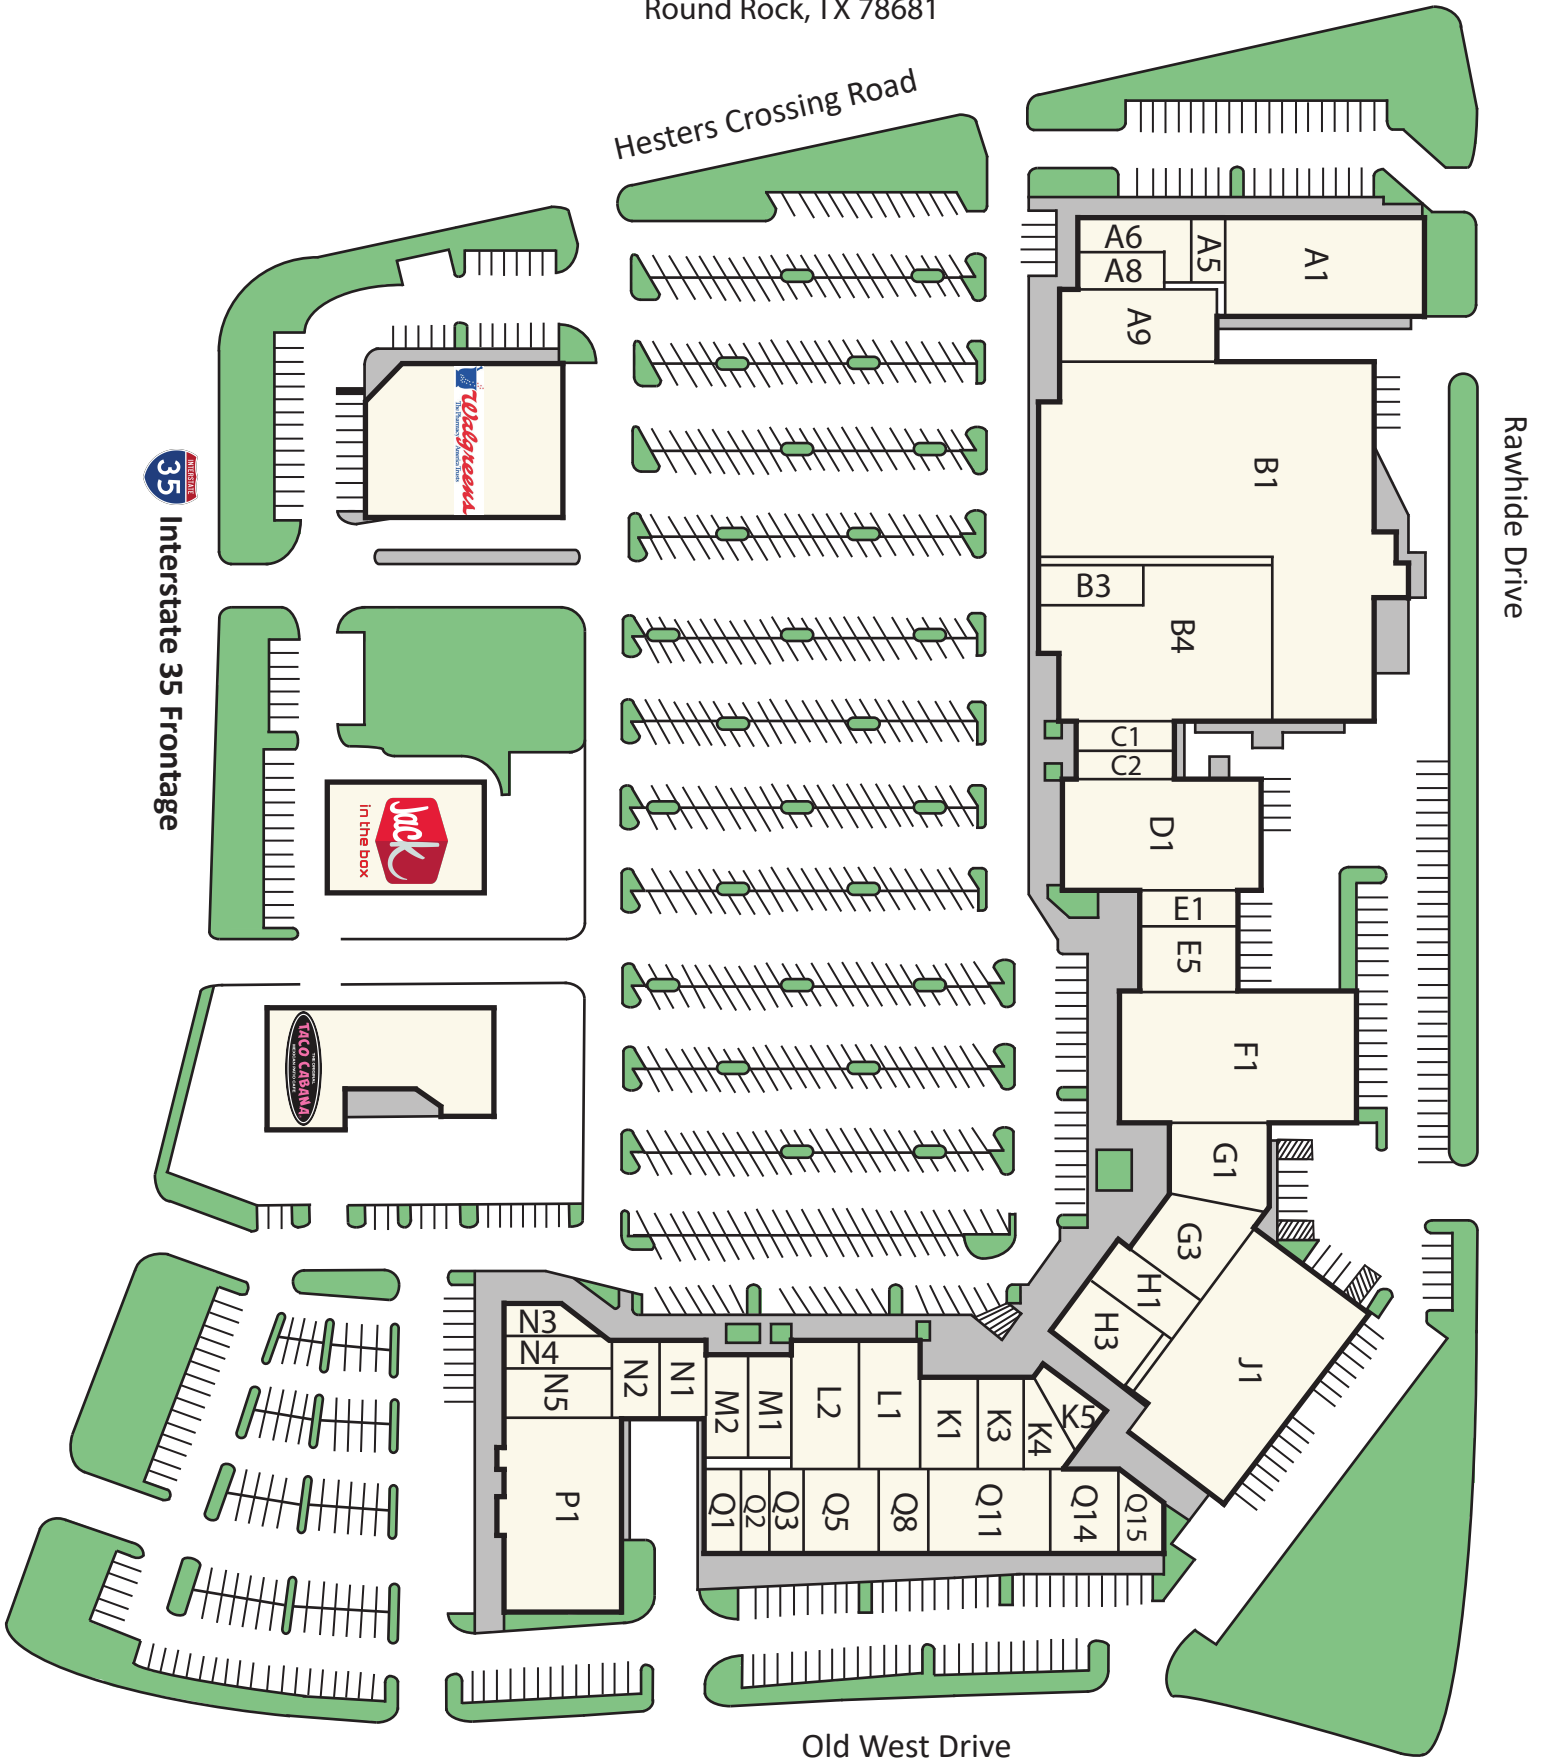

Sky Ridge Plaza

300 Hesters Crossing Road

2200 South IH 35

2000 South IH 35

Round Rock, TX 78681

Rawhide Drive

Old West Drive

35
AMERICAN
Interstate 35 Frontage