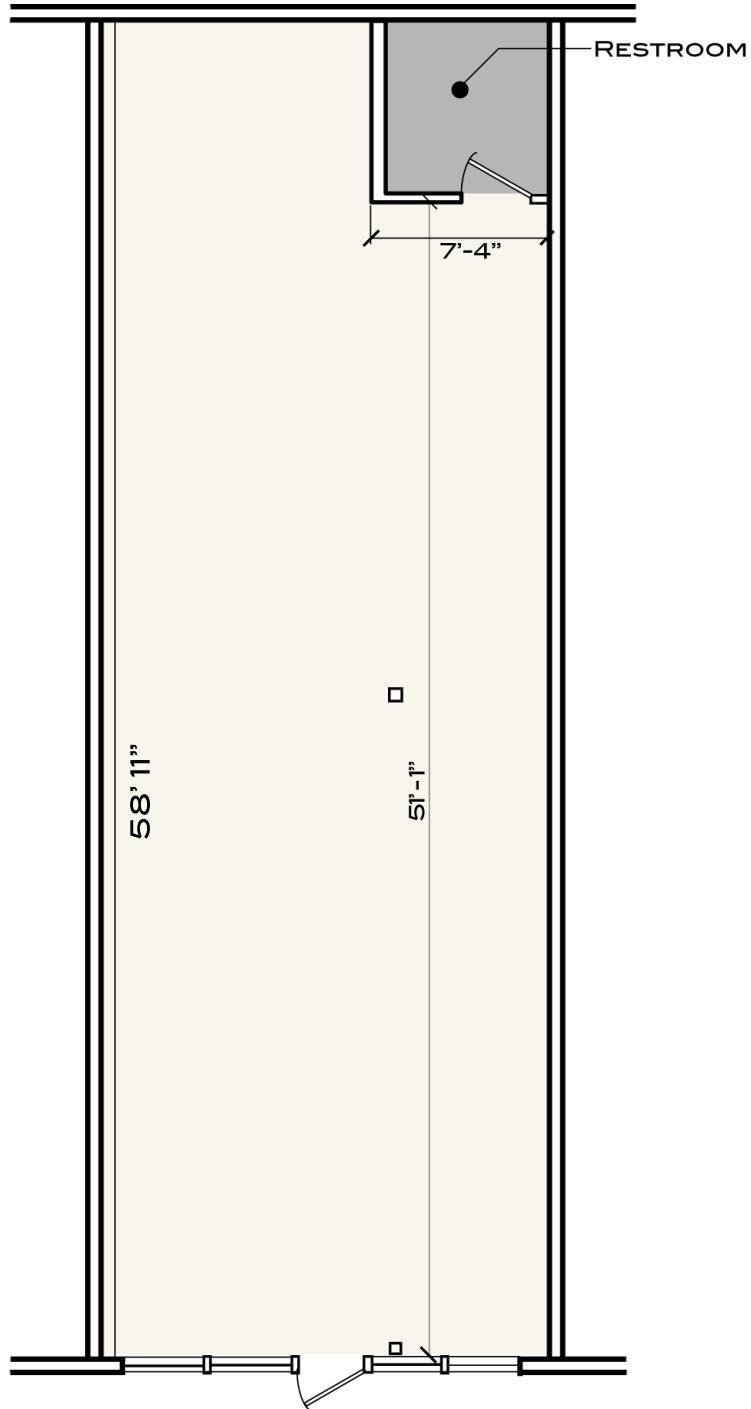

SKY RIDGE PLAZA

SUITE Q-2

1,200 SF

2000 SOUTH IH 35
ROUND ROCK, TX 78681

CONTACT:
NICHOLE DEAL
(512)238-0938
(512)238-6637 FAX
NICHOLE@ARAMCOR.COM